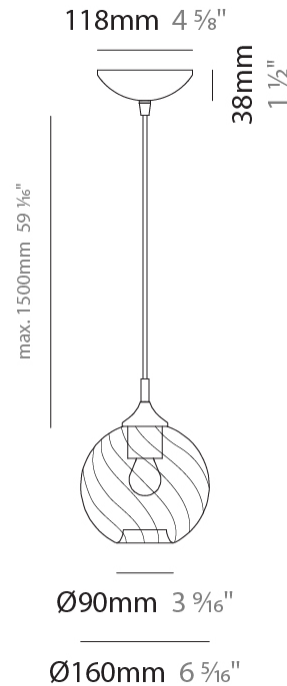

PHYSICAL

Shape: Sphere _____
 Diameter (mm): 160 _____
 Diameter (in): 6 ⁵/₁₆ _____
 Height (mm): 160 _____
 Height (in): 6 ⁵/₁₆ _____
 Max. Overall Height (mm): 1660 _____
 Max. Overall Height (in): 65 ³/₈ _____
 Weight (kg): 0.49 _____
 Weight (lbs): 1.08 _____
 Fixture Finish: [AMB / GRN / PNK / RUB / SKB / SMK / TOB / TRA](#) _____
 Holder Finish: CHR _____
 Fixture Material: Glass / Metal _____
 Primary Material: Glass - Borosilicate _____
 Cable Details: 1500mm Cable _____

GENERAL

Series: Parigi Palla
 Subseries: Parigi Palla Monopoint
 Partner: Cangini & Tucci
 Division: Design
 Installation: Suspension
 Product Type: Pendant
 Mounting Location: Ceiling

PHYSICAL

Shape: Sphere
 Diameter (mm): 160
 Diameter (in): 6 ⁵/₁₆
 Height (mm): 160
 Height (in): 6 ⁵/₁₆
 Max. Overall Height (mm): 1660
 Max. Overall Height (in): 65 ³/₈
 Weight (kg): 0.49
 Weight (lbs): 1.1
 Fixture Finish: [AMB / GRN / PNK / RUB / SKB / SMK / TOB / TRA](#)
 Holder Finish: CHR
 Fixture Material: Glass / Metal
 Primary Material: Glass - Borosilicate
 Cable Details: 1500mm Cable

ELECTRICAL

Number of Lamps: 1
 Lamp Type: LED Retrofit
 Bulb Included: Bulb Not Included
 Max. Wattage Per Lamp (W): 4
 Lamp Base: E12
 Input Voltage (V): 120

LED

OPTICAL

RATINGS AND CERTIFICATIONS

Certified By: Certified for North American Standards
 IP rating: IP20