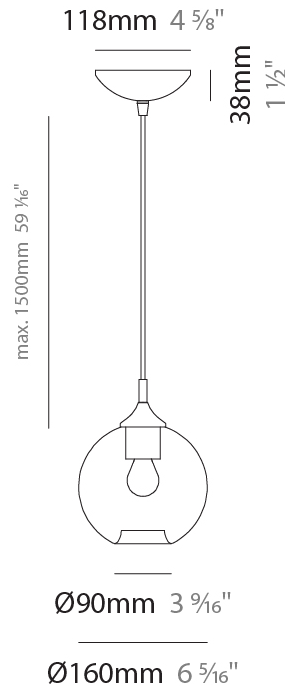

PARIGI PALLA MONOPOINT SUSPENSION

D141093-

base number   Finish
Options

1. To build a product code in our configurator select the specify button on the base model # product page
2. To build a manual product code on this datasheet choose from the options listed below in blue font and add the suffix to the base model #

GENERAL

Series: Parigi Palla _____
Subseries: Parigi Palla Monopoint _____
Partner: Cangini & Tucci _____
Division: Design _____
Installation: Suspension _____
Product Type: Pendant _____
Mounting Location: Ceiling _____

PHYSICAL

Shape: Sphere _____
Diameter (mm): 160 _____
Diameter (in): 6 ⁵/₁₆ _____
Height (mm): 160 _____
Height (in): 6 ⁵/₁₆ _____
Max. Overall Height (mm): 1660 _____
Max. Overall Height (in): 65 ³/₈ _____
Weight (kg): 0.49 _____
Weight (lbs): 1.08 _____
Fixture Finish: [AMB / GRN / PNK / RUB / SKB / SMK / TOB / TRA](#) _____
Holder Finish: CHR _____
Fixture Material: Glass / Metal _____
Primary Material: Glass - Borosilicate _____
Cable Details: 1500mm Cable _____

ELECTRICAL

Number of Lamps: 1 _____
Lamp Type: LED Retrofit _____
Bulb Included: Bulb Not Included _____
Max. Wattage Per Lamp (W): 4 _____
Lamp Base: E12 _____
Input Voltage (V): 120 _____

LED

OPTICAL

RATINGS AND CERTIFICATIONS

Certified By: Certified for North American Standards _____
IP rating: IP20 _____